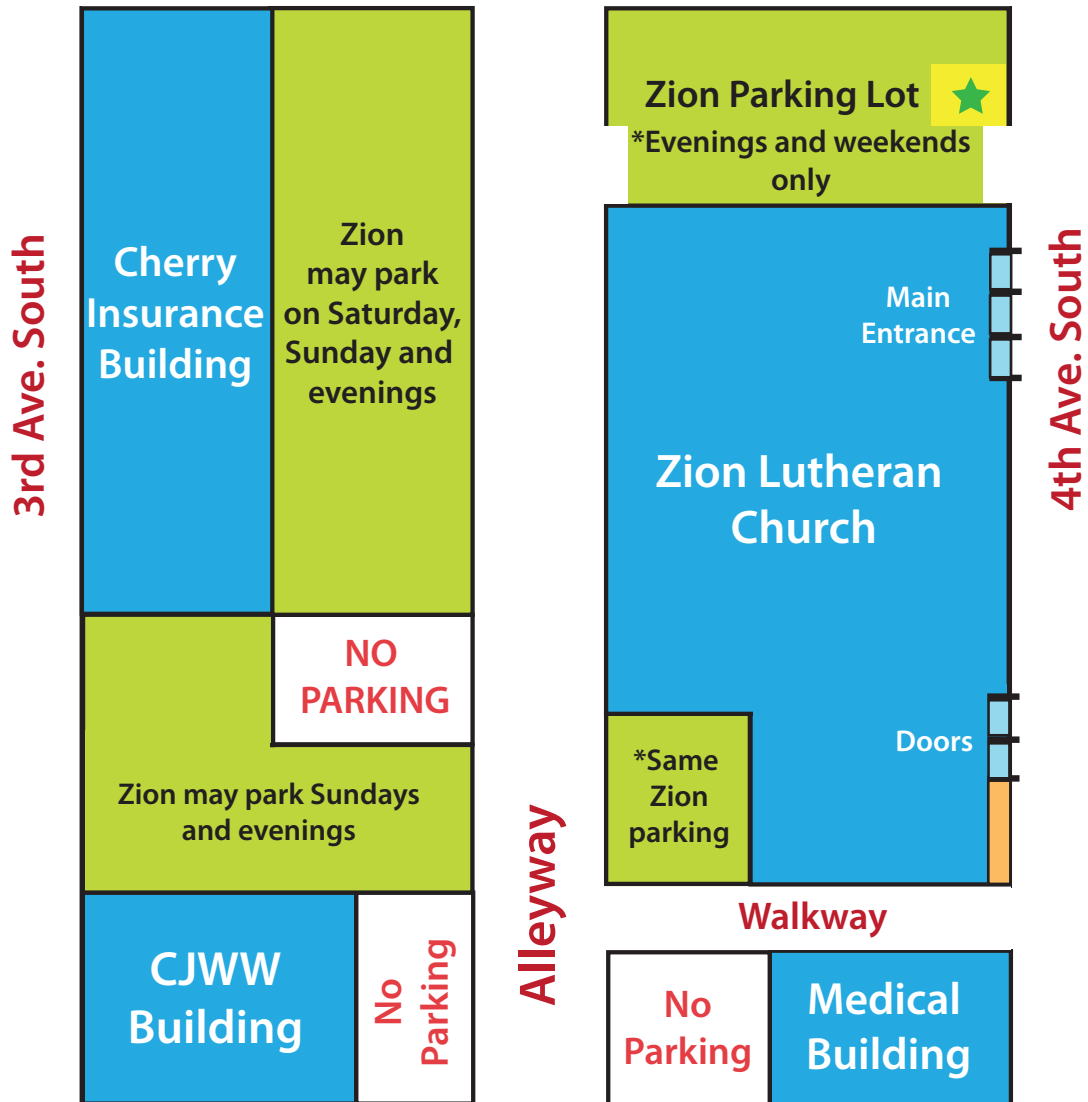

Zion Parking Map as of November 2012

20th Street

Alleyway

19th Street

*Green areas indicate where parking is available, See details - Contact office with questions @ 653-2442